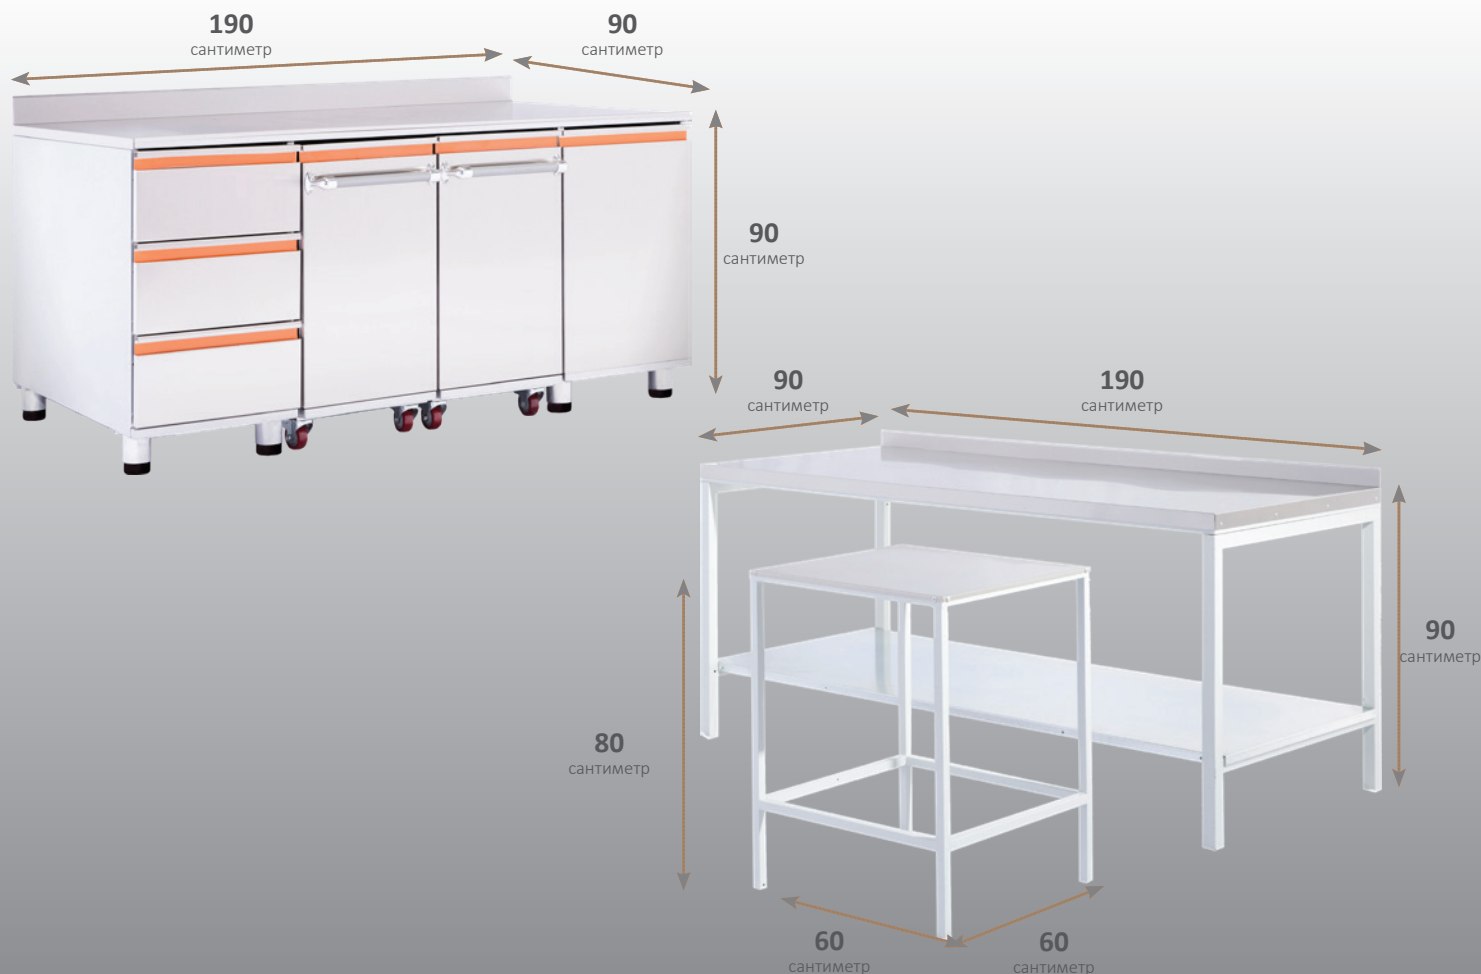

Baking table

MG.T

- ▶ Simple baking table: With surface made of stainless steel ,including one shelf for material storing
- ▶ Luxury table: With surface made of stainless steel ,two portable drawers for material storing
- ▶ Table for front of molding unit: With stainless steel surface for using special baking trays

	model	length cm	width cm	height cm	weight kg
phantasy	SSTA	90	190	90	201
normal baking	STA	90	190	90	101
rollers front	STR	60	60	80	13